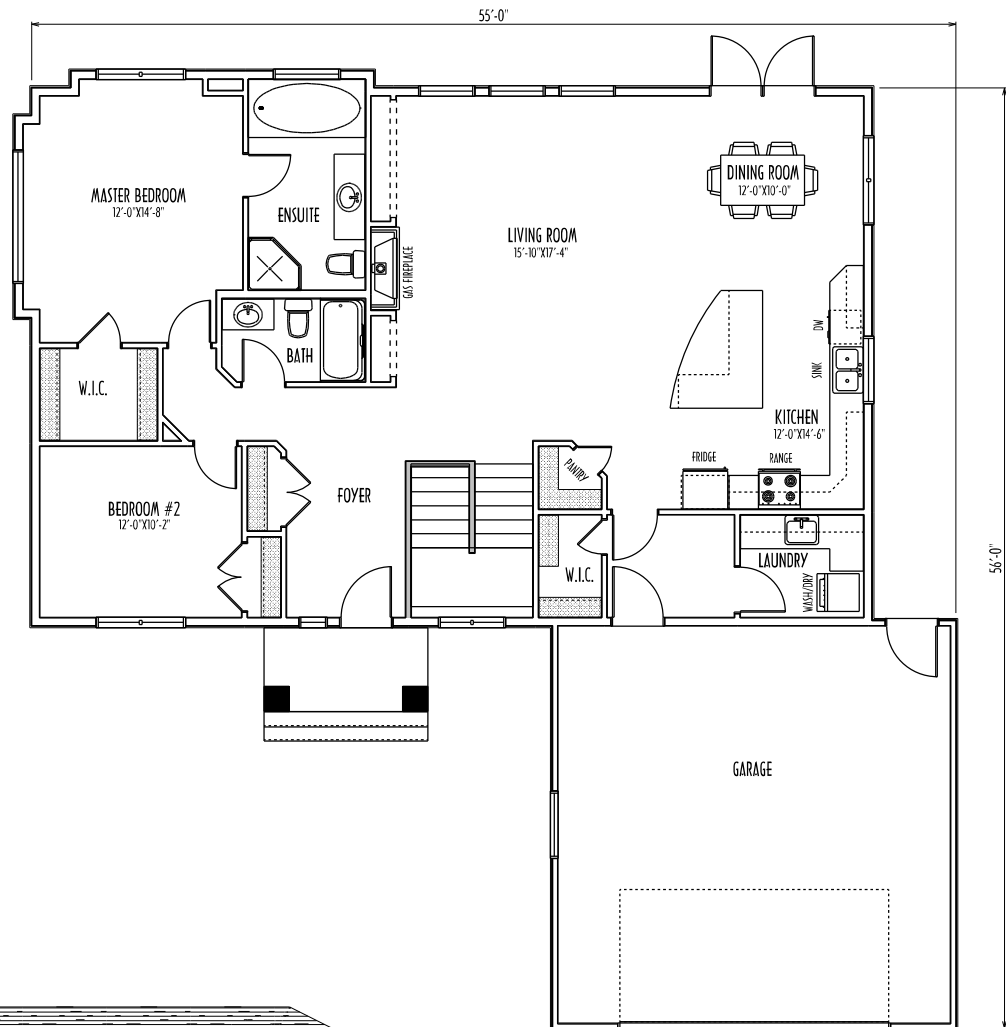

(08-174)

THE TAURUS

MAIN FLOOR PLAN
AREA 1630 SQ.FT.

FRONT ELEVATION

W. GIESBRECHT HOMES

"SPECIALIZING IN RTM HOMES"

Phone 1-204-346-3231 FAX 1-204-355-5073

WEBSITE: wgiesbrechthomes.ca