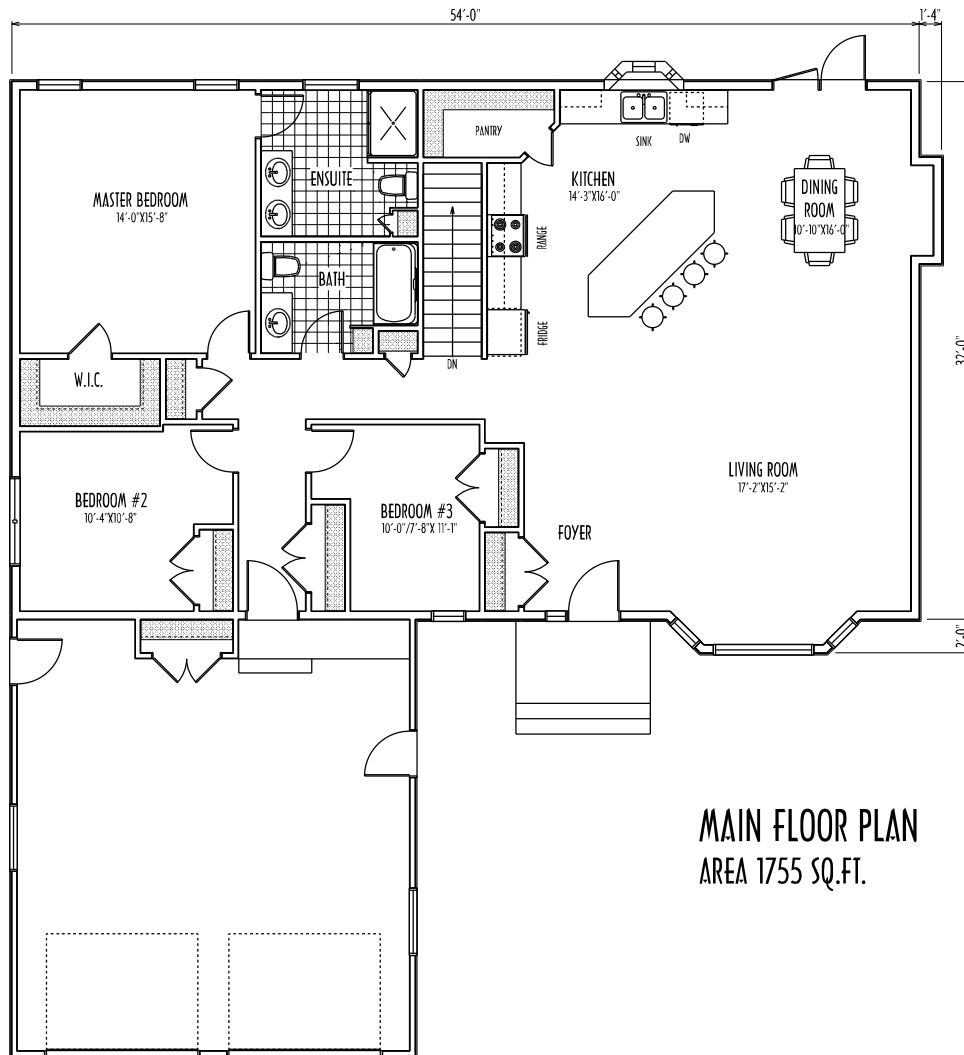

(13-174)

THE PERSEUS

MAIN FLOOR PLAN
AREA 1755 SQ.FT.

FRONT ELEVATION

W. GIESBRECHT HOMES

"SPECIALIZING IN RTM HOMES"

Phone 1-204-346-3231 FAX 1-204-355-5073

WEBSITE: wgiesbrechthomes.ca