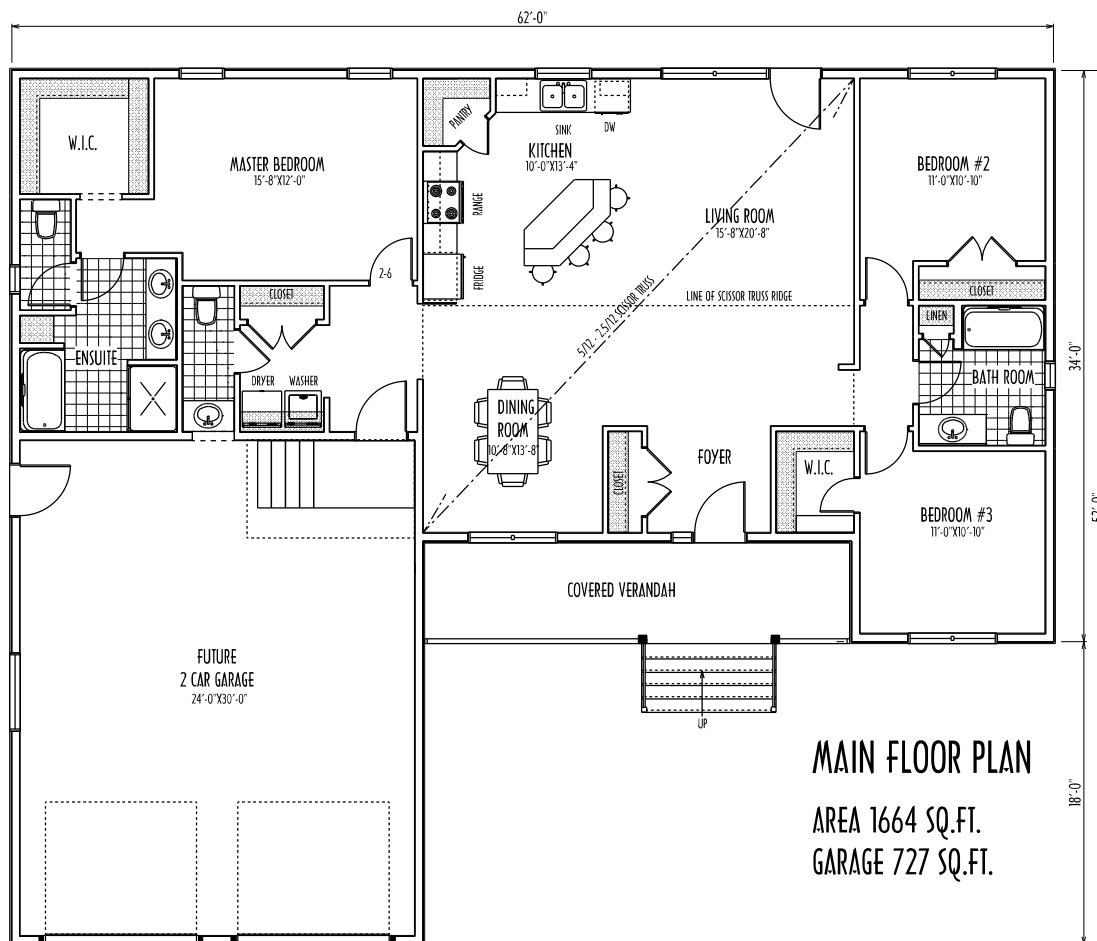

THE DORADO

FRONT ELEVATION

W. GIESBRECHT HOMES

"SPECIALIZING IN RTM HOMES"

Phone 1-204-346-3231 FAX 1-204-355-5073

WEBSITE: wgiesbrechthomes.ca