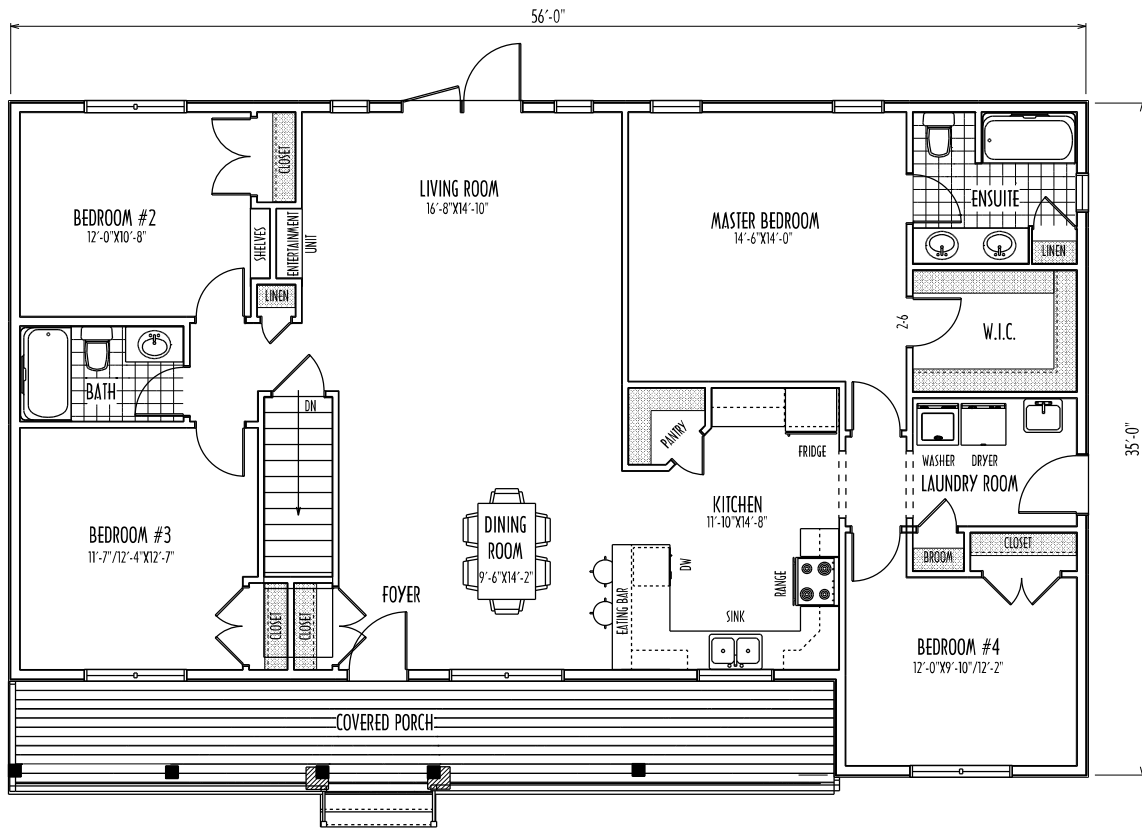

(17-197)

THE HYDRUS

MAIN FLOOR PLAN
AREA 1745 SQ.FT.

FRONT ELEVATION

W. GIESBRECHT HOMES

"SPECIALIZING IN RTM HOMES"

Phone 1-204-346-3231 FAX 1-204-355-5073

WEBSITE: wgiesbrechthomes.ca