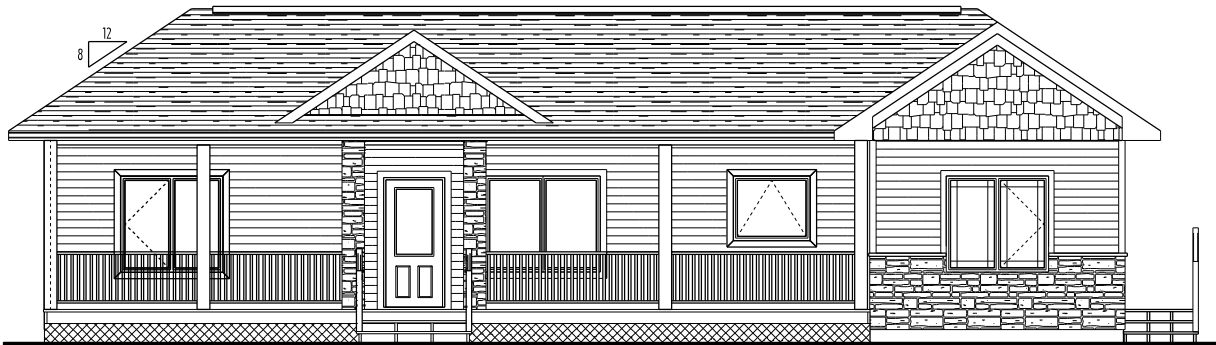

(17-197)

THE HYDRUS

MAIN FLOOR PLAN
AREA 1745 SQ.FT.

FRONT ELEVATION

W. GIESBRECHT HOMES

"SPECIALIZING IN RTM HOMES"

Phone 1-204-346-3231 FAX 1-204-355-5073

WEBSITE: wgiesbrechthomes.ca