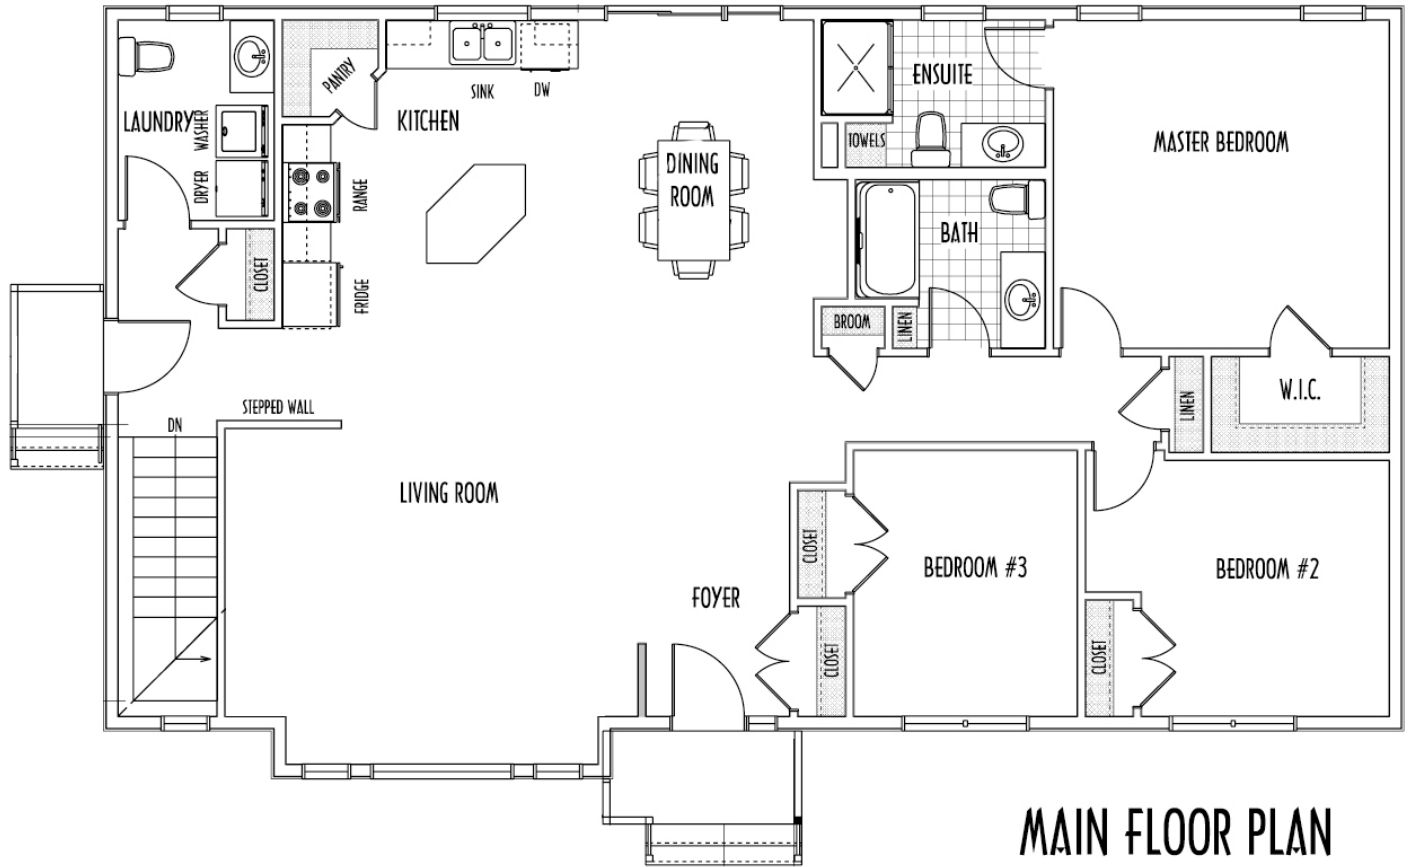

(176-345)

MAIN FLOOR PLAN

SCALE 1/8" = 1'-0"

AREA 1648 SQ.FT.

FRONT ELEVATION

W. GIESBRECHT HOMES

"SPECIALIZING IN RTM HOMES"

PHONE 1-204-346-3231 FAX 1-204-355-5073