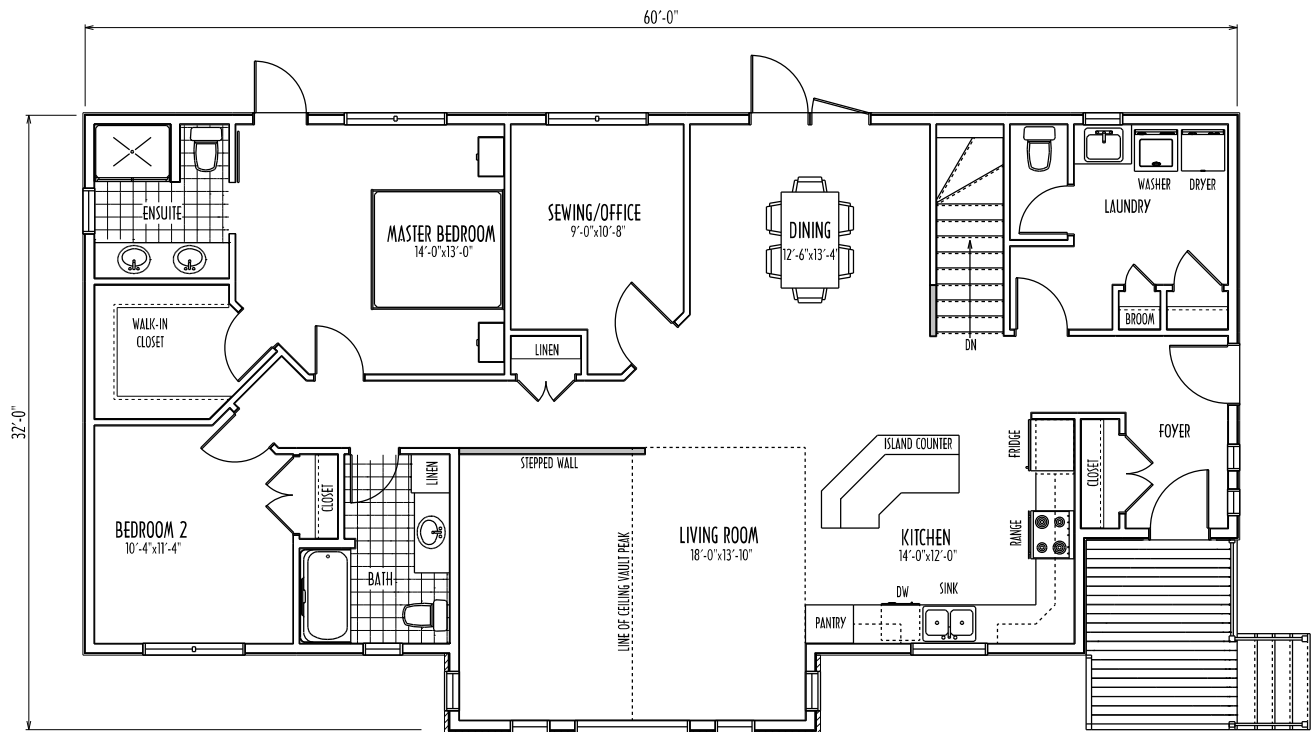

(20-233)

THE SIRIUS

MAIN FLOOR PLAN
HOUSE AREA 1708 SQ. FT.

FRONT ELEVATION

W. GIESBRECHT HOMES

"SPECIALIZING IN RTM HOMES"

Phone 1-204-346-3231

WEBSITE: wgiesbrechthomes.ca